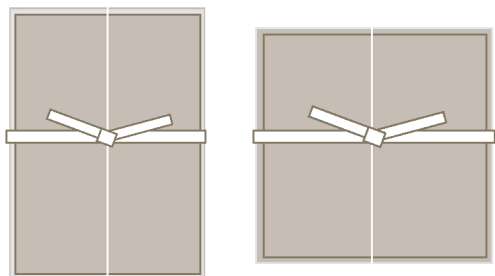

NAKED

Includes outer envelope, invitation, reply card and printed reply envelope.

Rectangular: \$1.95/set

Square: \$2.25/set

LAYERED

Includes outer envelope, layered invitation, reply card and printed reply envelope.

Rectangular: \$3.00/set

Square: \$3.35/set

BELLY BAND

Includes outer envelope, belly band, invitation, reply card and printed reply envelope.

Rectangular: \$3.30/set

Square: \$4.10/set

REVERSED BELLY BAND

Includes outer envelope, reversed belly band, layered invitation, reply card and printed reply envelope.

Rectangular: \$3.95/set

Square: \$4.75/set

INVITATION STYLES CONTINUED

VELLUM WRAP

Includes outer envelope, vellum wrap tied with satin ribbon, invitation, reply card and printed reply envelope.

Rectangular: \$3.95/set

Square: \$4.50/set

POCHETTE

Includes outer envelope, pochette with belly band and seal, invitation, reply card and printed reply envelope.

Rectangular: \$4.00/set

Square: \$4.20/set

POCKETFOLD

Includes outer envelope, pocketfold with tag, layered invitation, reply card and printed reply envelope.