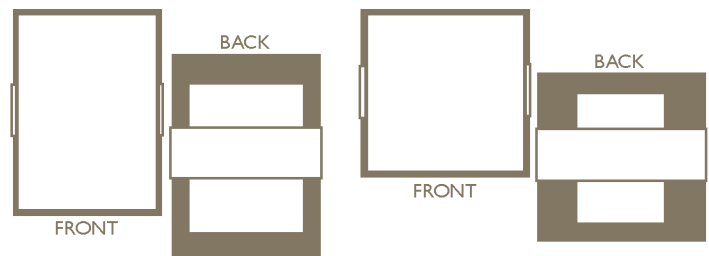

NAKED

Includes outer envelope, invitation, reply card and printed reply envelope.

Rectangular: \$1.95/set

Square: \$2.25/set

LAYERED

Includes outer envelope, layered invitation, reply card and printed reply envelope.

Rectangular: \$3.00/set

Square: \$3.35/set

BELLY BAND

Includes outer envelope, belly band, invitation, reply card and printed reply envelope.

Rectangular: \$3.30/set

Square: \$4.10/set

REVERSED BELLY BAND

Includes outer envelope, reversed belly band, layered invitation, reply card and printed reply envelope.

Rectangular: \$3.95/set

Square: \$4.75/set

INVITATION STYLES CONTINUED

VELLUM WRAP

Includes outer envelope, vellum wrap tied with satin ribbon, invitation, reply card and printed reply envelope.

Rectangular: \$3.95/set

Square: \$4.50/set

POCHETTE

Includes outer envelope, pochette with belly band and seal, invitation, reply card and printed reply envelope.

Rectangular: \$4.00/set

Square: \$4.20/set

POCKETFOLD

Includes outer envelope, pocketfold with tag, layered invitation, reply card and printed reply envelope.