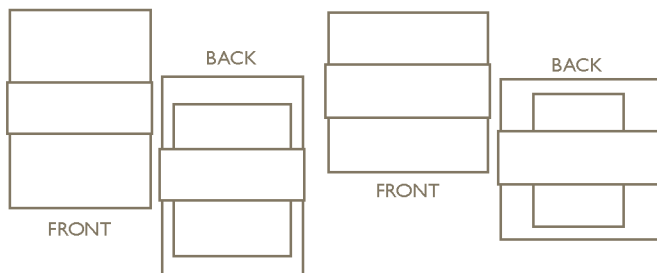

INVITATION STYLE AND PRICE GUIDE 2010

Perfectly Personalized Wedding Invitations in Four Easy Steps!

1. Choose your favorite invitation design from our Wedding Collection.
2. Pair it with your favorite style from our Invitation Style and Price Guide.
3. Complete your invitation suite with additional enclosure cards, envelope liners, guest addressing services and anything else you may need.
4. Call or email our studio and we will design and create your invitation suite to your specifications! We will match your stationery to your wedding colors - no need to pick from a limited color chart.

List prices are per set for quantities up to 74. Larger orders are discounted. Please contact us for a custom quote.

Feel free to contact us with any questions. We look forward to working with you!

INVITATION STYLES

NAKED

Includes outer envelope, invitation, reply card and printed reply envelope.

Rectangular: \$1.95/set

Square: \$2.25/set

LAYERED

Includes outer envelope, layered invitation, reply card and printed reply envelope.

Rectangular: \$3.00/set

Square: \$3.35/set

BELLY BAND

Includes outer envelope, belly band, invitation, reply card and printed reply envelope.

Rectangular: \$3.30/set

Square: \$4.10/set

REVERSED BELLY BAND

Includes outer envelope, reversed belly band, layered invitation, reply card and printed reply envelope.