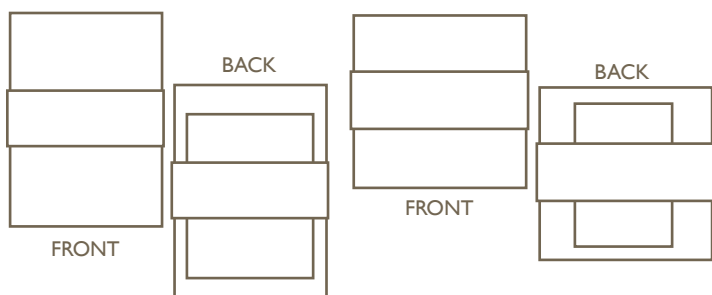

### INVITATION STYLES

#### NAKED

Includes outer envelope, invitation, reply card and printed reply envelope.

*Rectangular: \$2.60/set*

*Square: \$2.85/set*

#### LAYERED

Includes outer envelope, layered invitation, reply card and printed reply envelope.

*Rectangular: \$3.30/set*

*Square: \$3.65/set*

#### BELLY BAND

Includes outer envelope, belly band, invitation, reply card and printed reply envelope.

*Rectangular: \$3.45/set*

*Square: \$3.95/set*